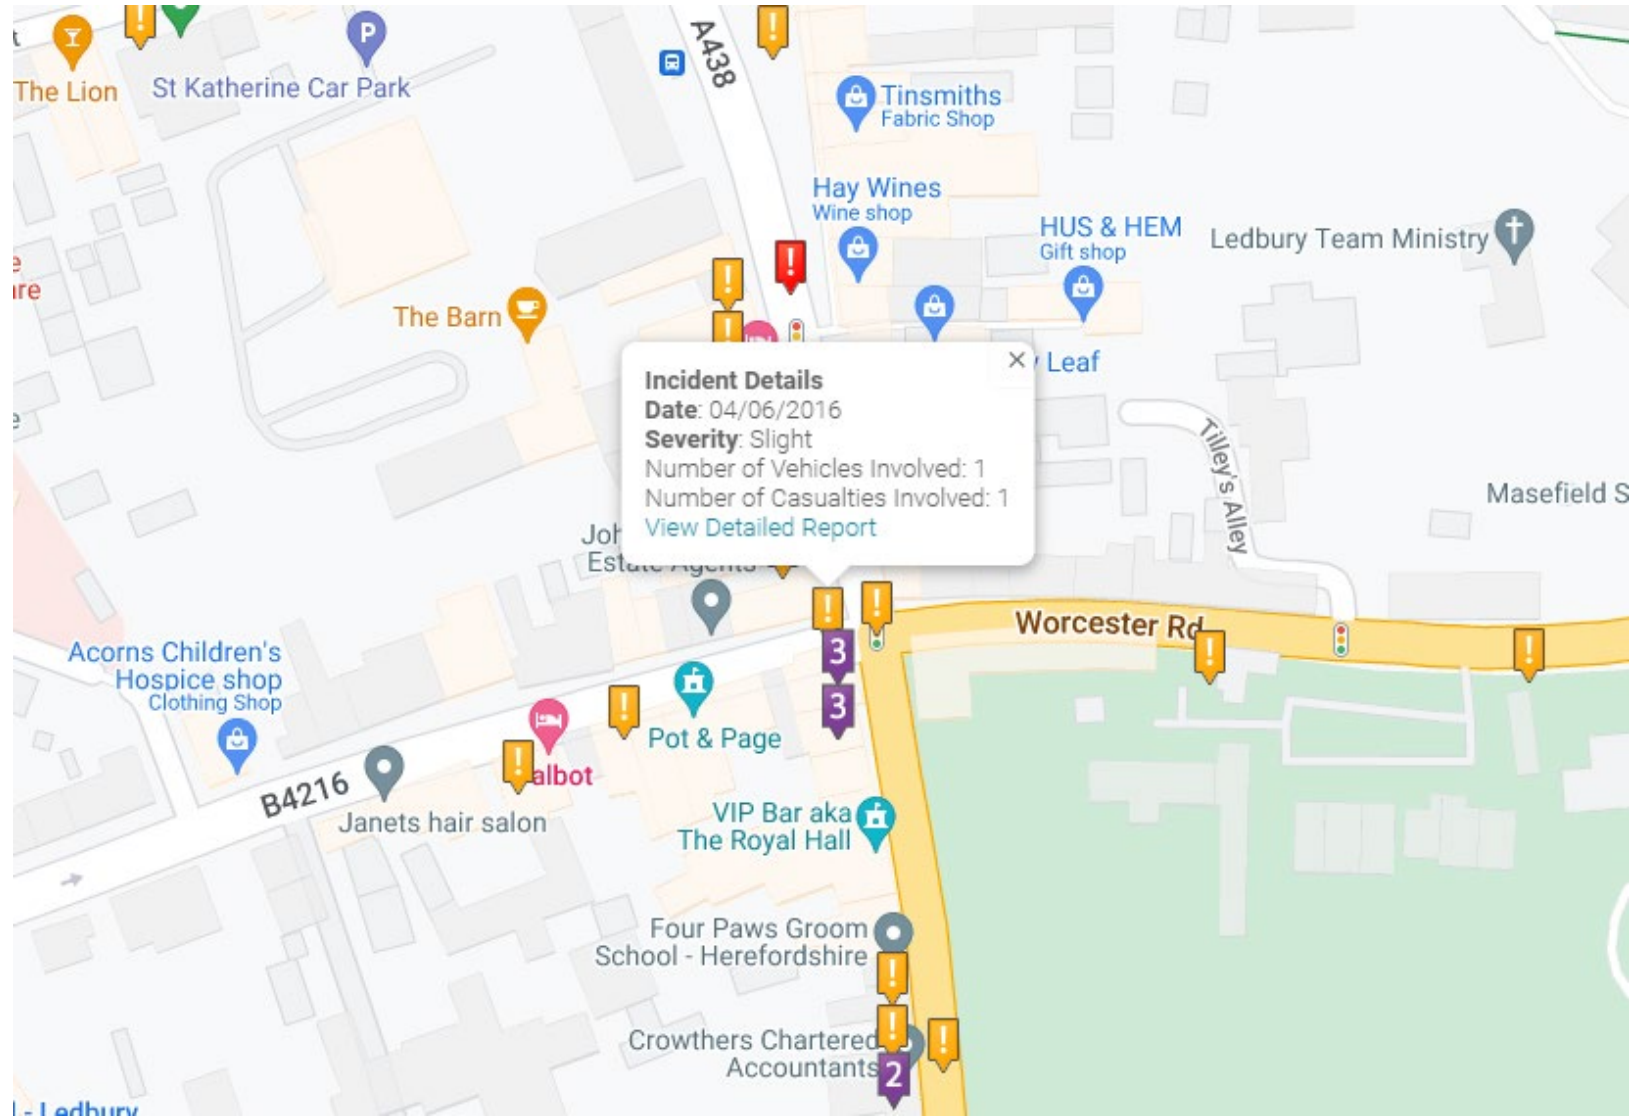

## Crashmap Data for RTC's outside 4 New Street, LEDBURY 1999-2024

04/06/2016 – One vehicle and one slight casualty.

28/08/2006 – One vehicle and one slight injury casualty.

12/09/2003 – Two vehicles and one slight injury.