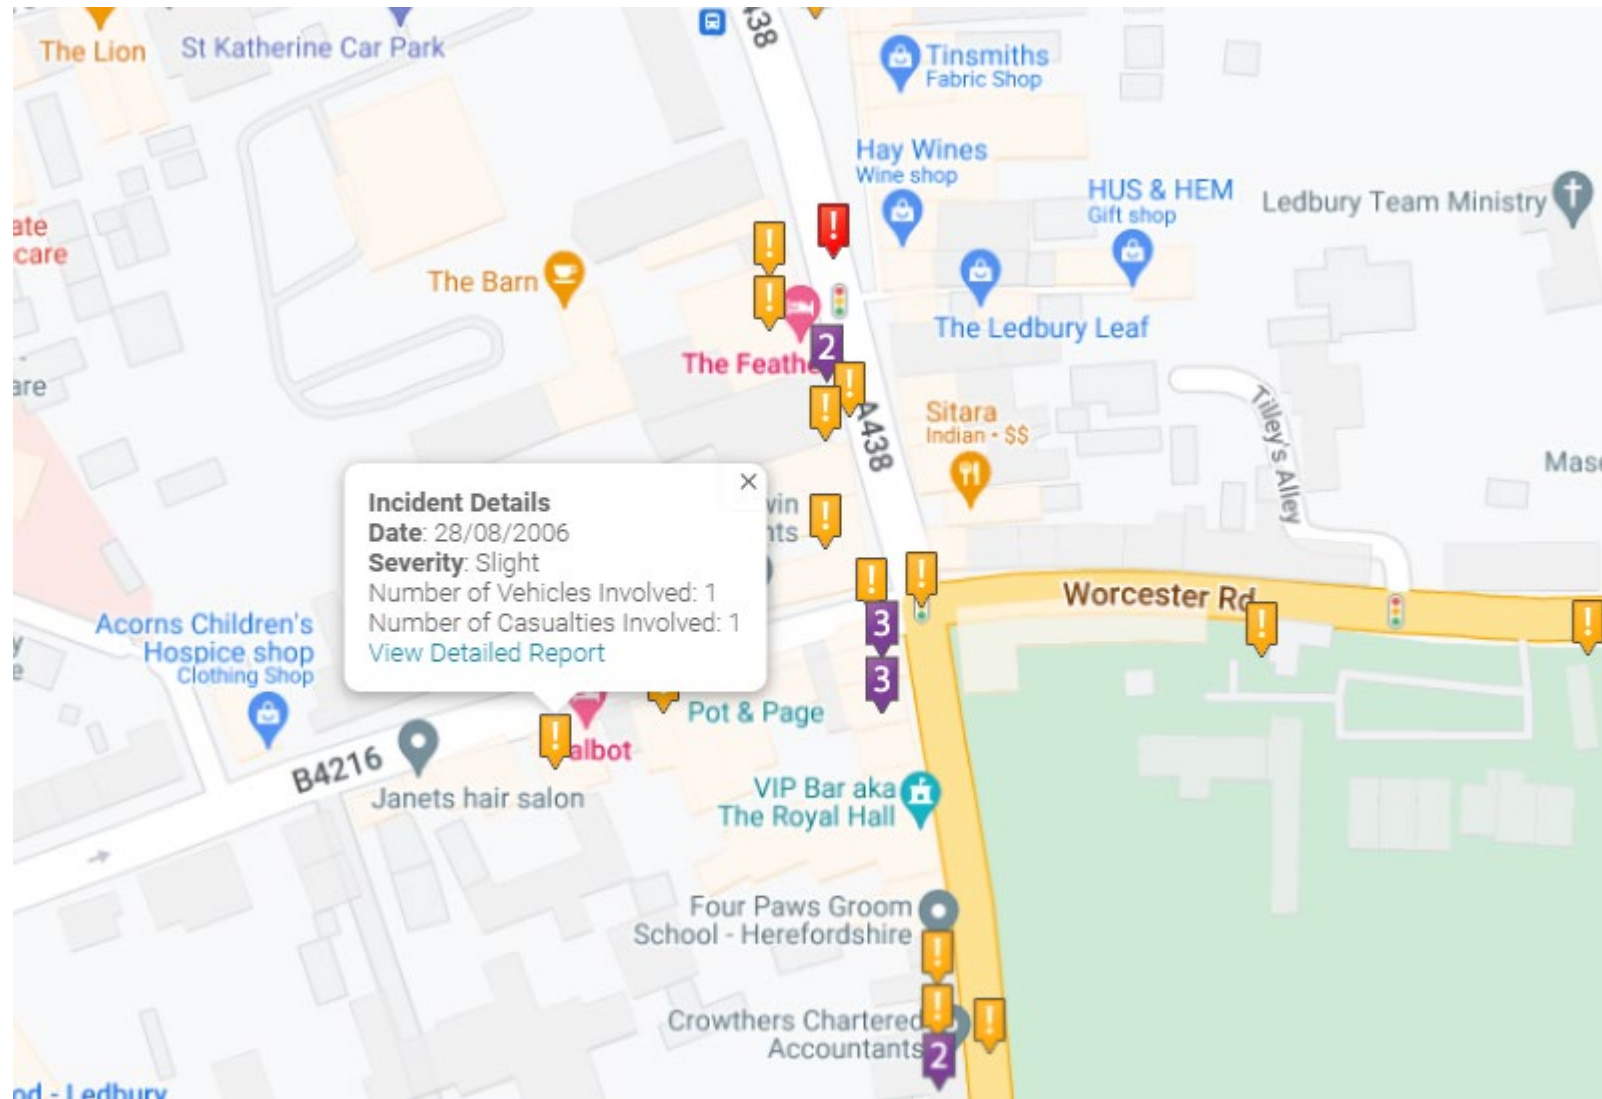

## Crashmap Data for RTC's outside 4 New Street, LEDBURY 1999-2024

04/06/2016 – One vehicle and one slight casualty.

28/08/2006 – One vehicle and one slight injury casualty.

12/09/2003 – Two vehicles and one slight injury.